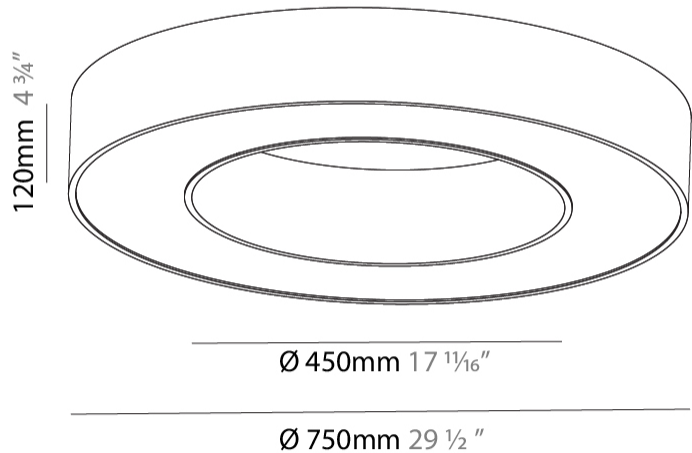

1. To build a product code in our configurator select the specify button on the base model # product page
2. To build a manual product code on this datasheet choose from the options listed below in blue font and add the suffix to the base model #

GENERAL

Series: Glorious
Subseries: Glorious
Brand: Prolicht
Division: Architectural
Mounting Type: Surface
Mounting Location: Ceiling
Subcategory: Ambient

PHYSICAL

Shape: Round
Diameter (mm): 750
Diameter (in): 29 1/2
Height (mm): 120
Height (in): 4 3/4
Light Distribution: Direct
Weight (kg): 7.044
Weight (lbs): 15.50
Diffuser: PMMA - Opal or Micro-Prism
Fixture Finish: SSR / BKV / CWI / CRY / HAB / UFT / ITA / RUA / FTG / MYG / LOD / PUS / FRO / FUP / KIA / POP / BLS / SPG / MEY / GOH / GUM / CHC / COM / ABZ / JAG / OBR / MOS / ROR
Fixture Material: Aluminum

ELECTRICAL

Lamp Type: LED (Zhaga Standard)
Input Wattage (W): 30
Total Output Wattage (W): 24 / 19.2 (3500K)
Dimming: Non-Dimming / Phase Dimming (120Vac only) / 0-10V Dimming
Driver Included: Yes
Driver Location: Integrated
Driver Type: Constant Current - 120 / 277Vac
Driver Class: Class 2
Input Voltage (V): 120 - 277
Constant Current (MA): 350 / 600 (3500K)

LED

Color Temperature (°K): 3000 / 3500 / 4000
Max. Delivered Lumen (lm): 2770 / 2862 / 2920
CRI: >80 CRI
Efficiency (%): 65
Lamp Life (hrs): 50000

OPTICAL

RATINGS AND CERTIFICATIONS

Certified By: Certified for North American Standards
IP rating: IP20